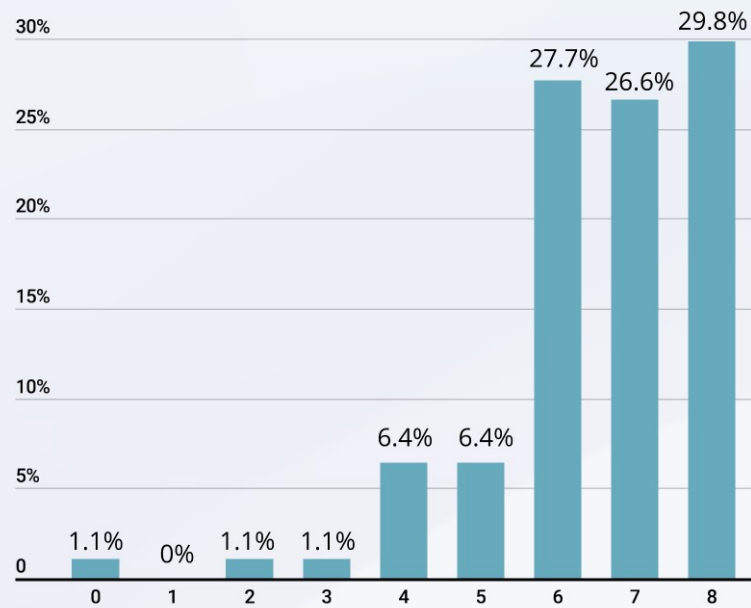

An Evening With...The Georgia
Ramblers Jazz Band
22 February 2019

Chocolate!
16 March - 04 May 2019

VIEW MORE EVENTS >

Staff survey Confidence in HCT

Staff survey

Pride in working for HCT

2018-19 Exhibition highlights