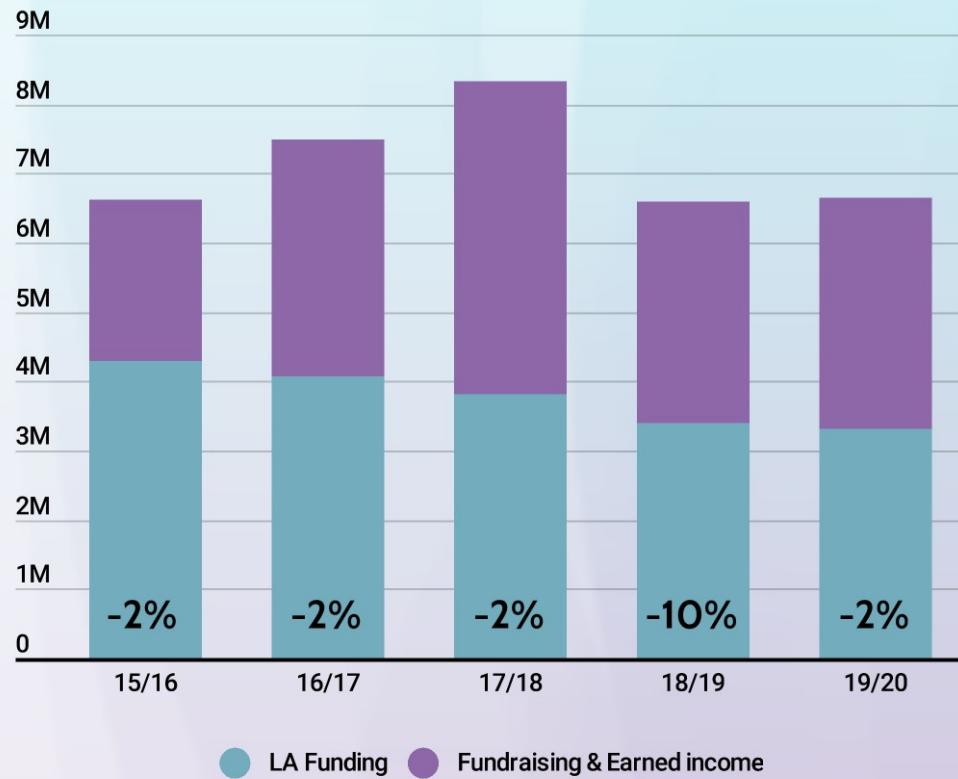

**FBC Leisure and Community Scrutiny Panel
6 March 2019**

4 years in...

MuseumSheffield

York Museums Trust

200 temporary exhibitions since 2014

Investment in venues

£4,087,079

Fundraised income since 2014

Social impact

29,600 participants in 4 years

Turnover £6.6m

Local authority income
51%

Earned and
voluntary income
49%

-£700,000
LA funding

Turnover fluctuates due to restricted funding for specific one-off projects

Earned income

Year on Year comparison	15-16	17-18	+/-
Visitors	466,134	467,182	0%
Admissions	£638,950	£732,605	+ 15 %
Retail income	£213,110	£270,308	+ 27 %
Food & beverage	£332,657	£429,260	+ 29 %
Box office	£241,197	£333,736	+ 38 %
Workshops & schools	£253,720	£309,368	+ 22%
Gift aid	£25,590	£67,397	+ 163%
Venue donations	£25,663	£109,178	+ 325%
Total earned income	£1,730,887	£2,251,852	+ 30%
Per head	£3.71	£4.82	+ £1.11