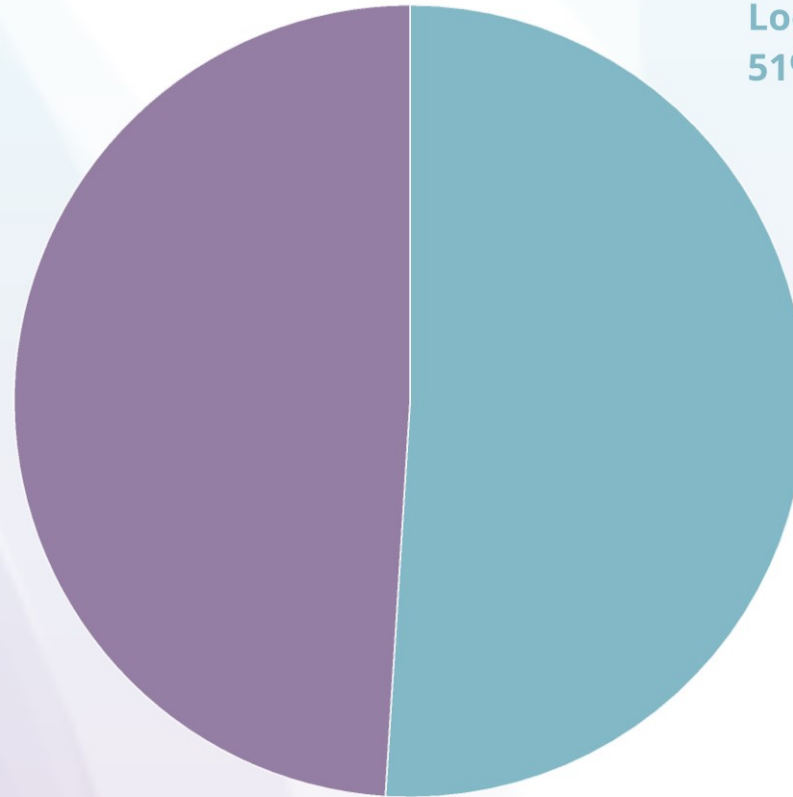

**FBC Leisure and Community Scrutiny Panel
6 March 2019**

4 years in...

MuseumSheffield

York Museums Trust

200 temporary exhibitions since 2014

Investment in venues

£4,087,079

Fundraised income since 2014

Social impact

29,600 participants in 4 years

Turnover £6.6m

Local authority income
51%

Earned and
voluntary income
49%

-£700,000
LA funding

Turnover fluctuates due to restricted funding for specific one-off projects