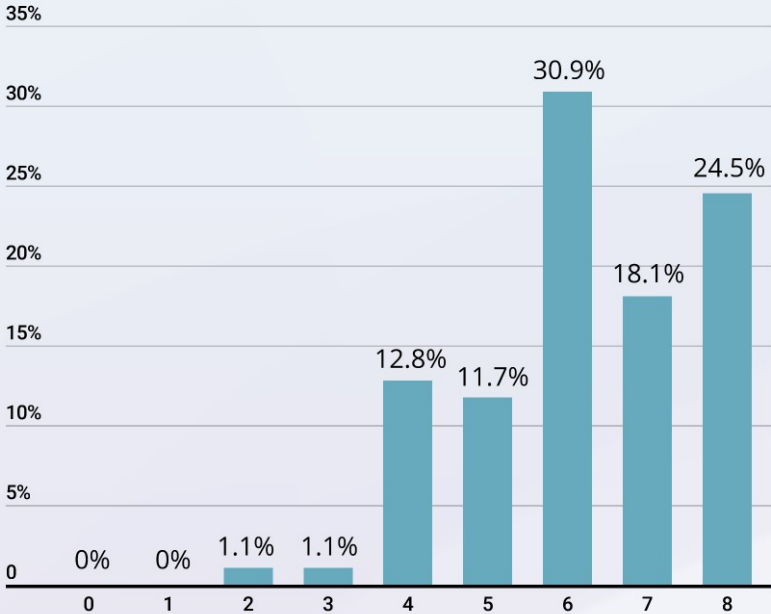

Staff survey Confidence in HCT